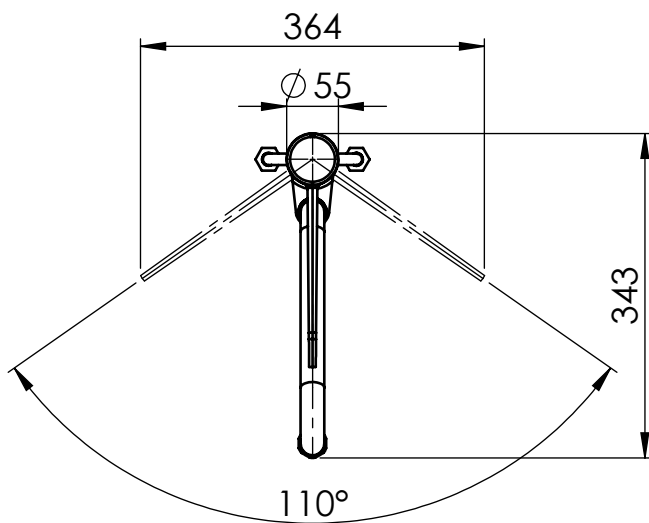

Lever opening angle: 0-25°

Lever rotation angle: 110°

Rough-In Requirement:
29mm Mounting Hole

TITLE / DESCRIZIONE
Single hole, deck-mount mixing faucet with 220mm long black Sanitary Lever and 245mm swivel nozzle (Ø 25mm). 50mm-long mounting shank, G1/2" female inlets, high flow ceramic cartridge, brass, chrome plated, Sanitary Lever - fiber glass reinforced Polyamide

DRN / DIS

CHD / VER

APPR

SCALE / SCALA 1:8

DATE / DATA 03/03/2020

SHEET / PAG 1 of 2

NUMBER / CODICE DIS.

MODEL / PRODOTTO
1E.2904.82.76