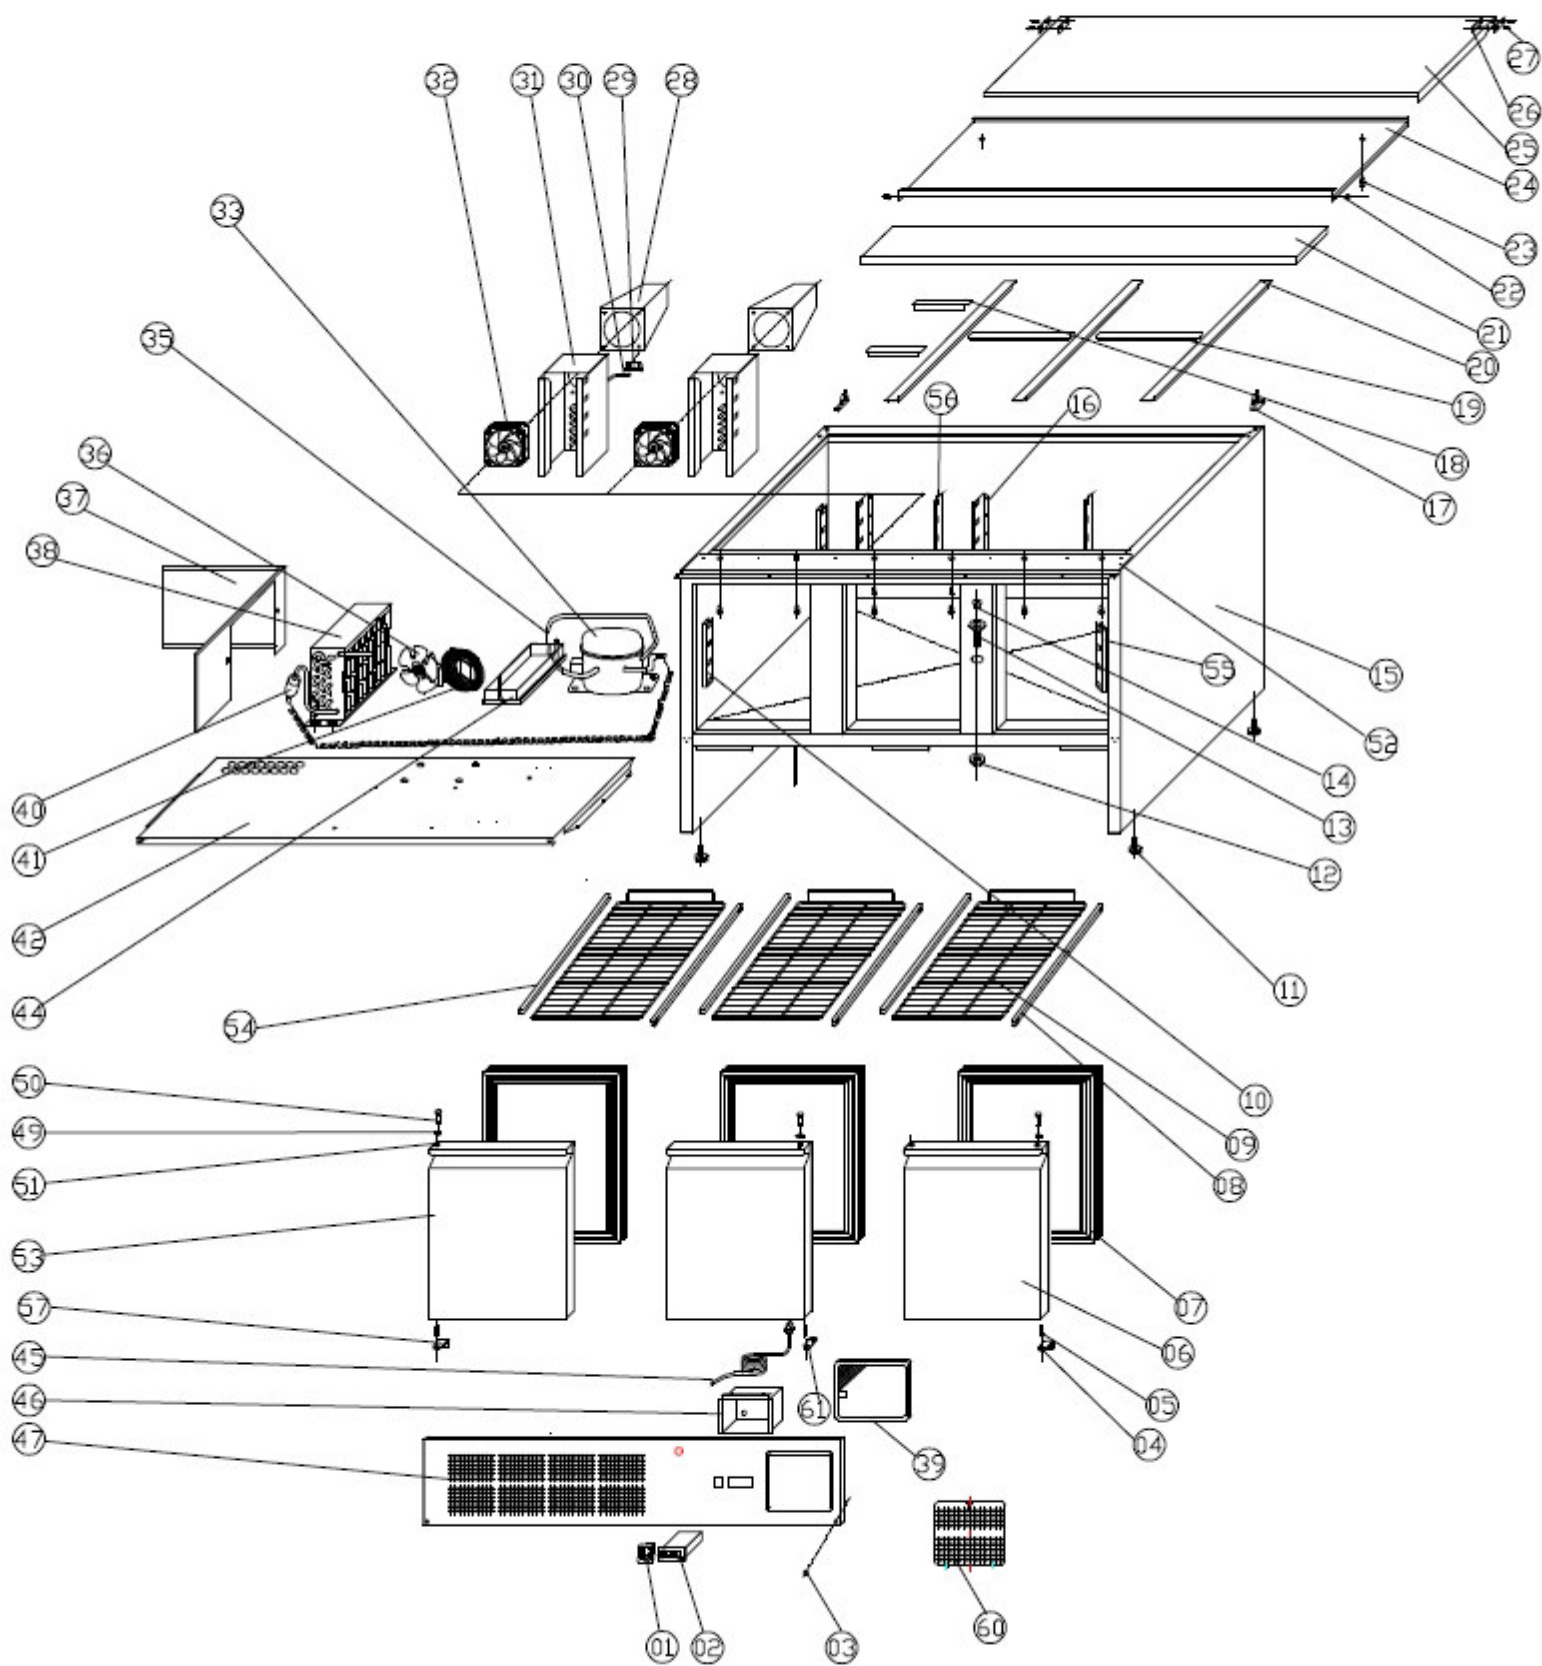

Explosionszeichnung

Saladette
KBS 903

KBS Gastrotechnik GmbH - Johannes-Kepler-Str. 14 - 55129 Mainz

SPARE PARTS LIST

N0.	CODE	NAME	MODEL	QUY.
1	S900.01	MAIN SWITCH	KCKD-044	1PC
2	S900.02C	THERMOSTAT	XR02CX-5R0C1 (已调)	1PC
3	S900.03	PLASTIC CAP	Φ13	8PCS
4	S900.05R	DOWN HINGE RIGHT		1PCS
5	S900.06	DOWN HINGE AXIS		3PCS
6	S900.07R	DOOR (Door with handle)		2PCS
7	S900.08	GASKET		3PCS
8	S900.10R	GUIDE RIGHT		3PCS
9	S900.11	SHELF	GN1/1	3PCS
10	S900.12L	SIDE SUPPORT LEFT		2PCS
11	S900.13	FEET		4PCS
12	S900.14	DRAIN PIPE NUT		1PC
13	S900.15	DRAIN PIPE		1PC
14	S900.16	DRAIN PIPE COVER		1PC
15	S903.01	BODY		1PC
16	S900.18R	BACK MIDDLE SUPPORT RIGHT		2PCS
17	S900.19	COVER HINGE/RIGHT/LEFT		1PAIR
18	S900.20	SHORT SUPPORT	178*25*9	2PCS
19	S900.21	MIDDLE SUPPORT	326*21*9	2PCS
20	S900.09	LONG SUPPORT	533*25*9	3PCS
21	S903.02	CUTTING BOARD		1PC
22	S900.24	PLASTIC SLIDING AXIS		2PCS
23	S900.25	PLASTIC PIN		2PCS
24	S903.03	MOVEMENT COVER		1PC
25	S903.04	FIXED COVER		1PC
26	S900.29	STRENGTHENING BOARD		4PCS
27	S900.28	COVER HINGE AXIS		4PCS
28	S900.30	AIRFLOW DUCT		2PCS
29	GN650TN.12	SENSOR FIXED CLIP		1PC
30	S900.32	SENSOR		1PC
31	S900.33	CIRCLE FAN SUPPORT		2PCS
32	S900.34	CIRCLE FAN	SA1238A2	2PCS
33	G-S903.01	COMPRESSOR	HPKD190A	1PC