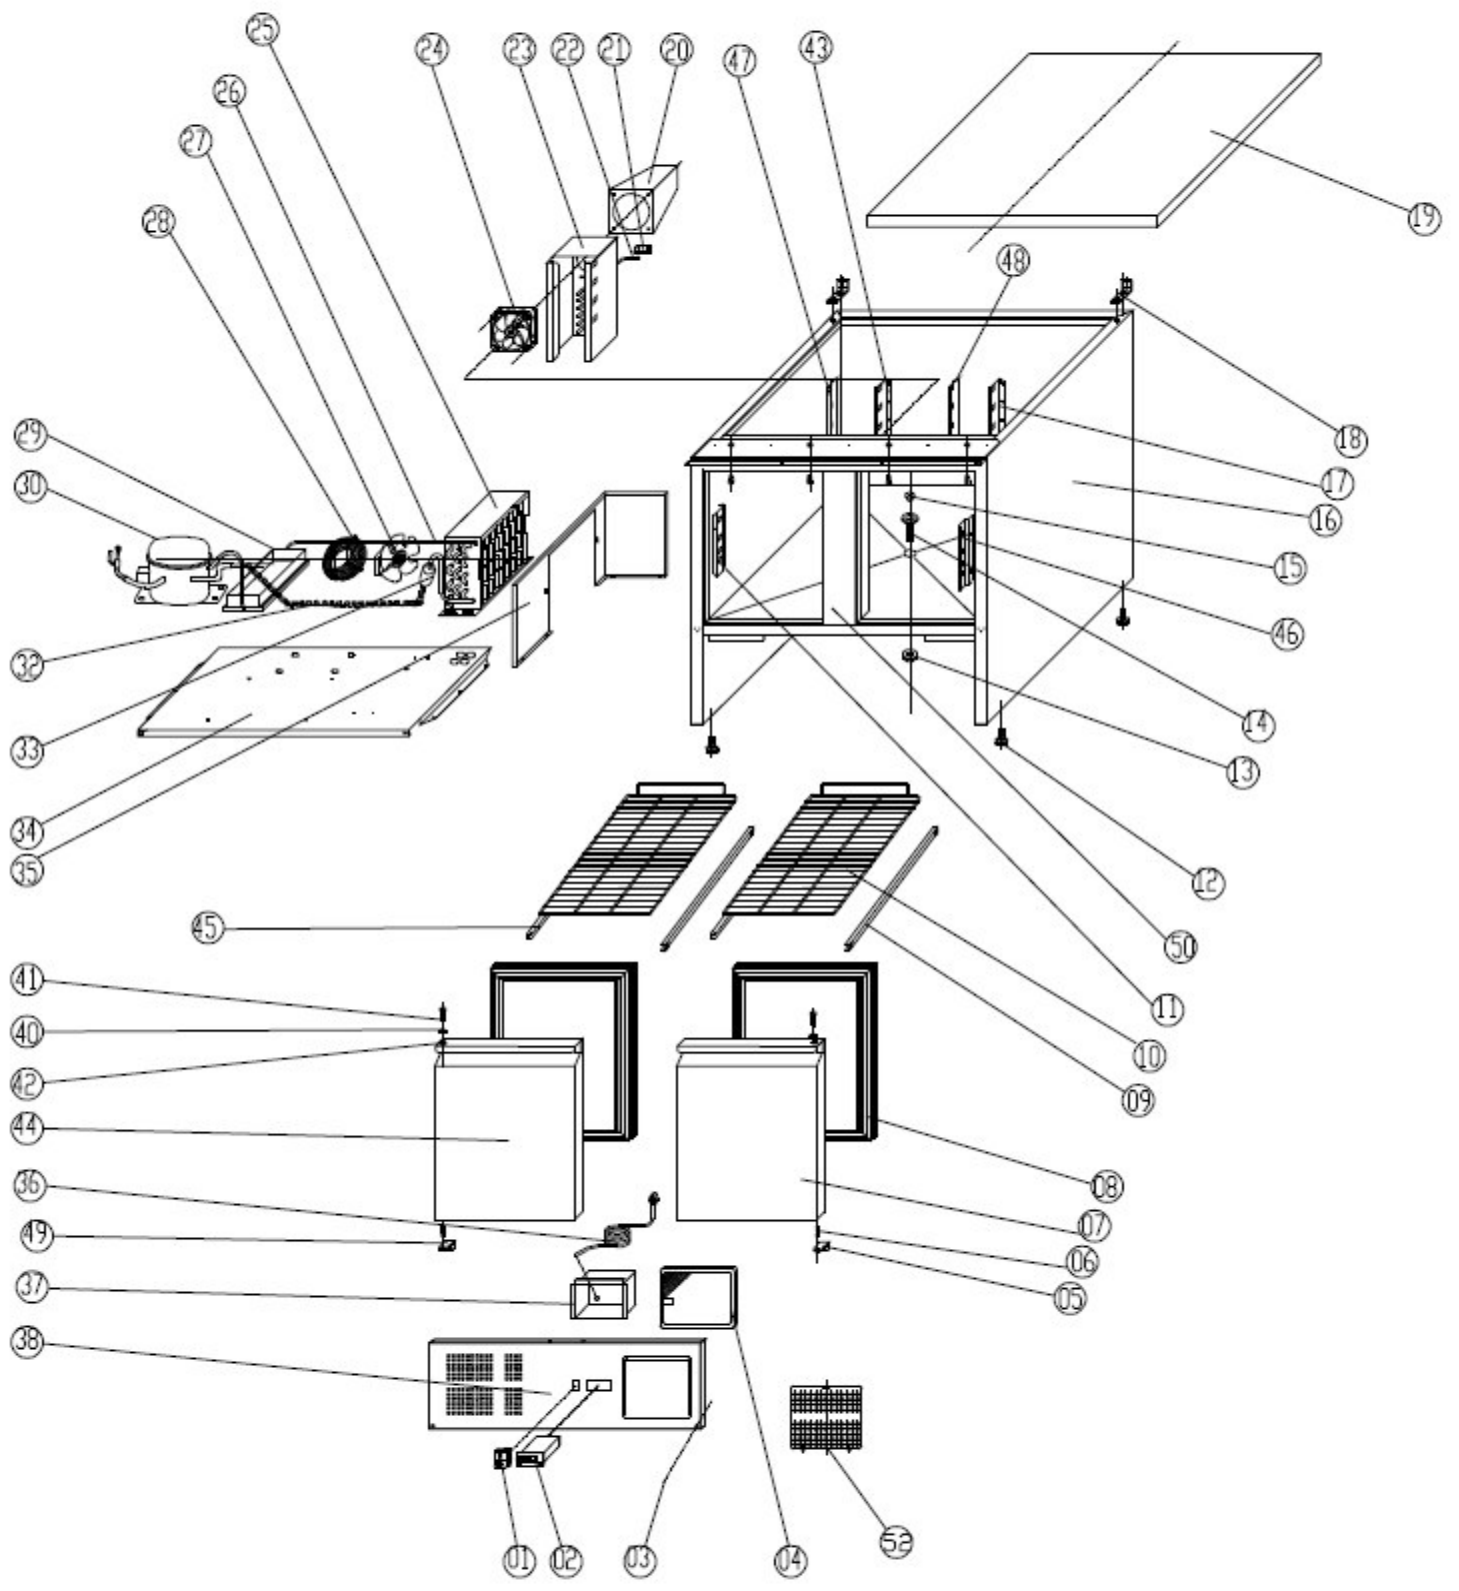

# Explosionszeichnung

Kühltisch  
KTM 200

KBS Gastrotechnik GmbH - Johannes-Kepler-Str. 14 - 55129 Mainz

## SPARE PARTS LIST

N0.	CODE	NAME	MODEL	QUY.
1	S900.01	MAIN SWITCH	DRH-2415-3	1PC
2	S900.02C	THERMOSTAT	XR02CX	1PC
3	S900.03	PLASTIC CAP	Φ13	6PCS
4	U-GN2100TN(HT11)	FILTER		1PC
5	S900.05R	DOWN HINGE RIGHT		1PC
6	S900.06	DOWN HINGE AXIS		2PCS
7	S900.07R	DOOR (Door with handle)		1PC
8	S900.08	GASKET		2PCS
9	GN2100TN.31R	GUIDE RIGHT		2PCS
10	GN2100TN.32	SHELF	GN1/1	2PCS
11	S901.06L	FRONT SIDE SUPPORT LEFT		2PCS
12	S900.13	FEET		4PCS
13	S900.14	DRAIN PIPE NUT		1PC
14	S900.15	DRAIN PIPE		1PC
15	S900.16	DRAIN PIPE COVER		1PC
16	S900.17	BODY		1PC
17	S901.05R	BACK SUPPORT RIGHT		1PC
18	S901.01	TOP HINGE		1PAIR
19	S901.02	TOP		1PC
20	S901.03	AIRFLOW DUCT		1PC
21	GN650TN.12	SENSOR FIXED CLIP		1PC
22	S900.32	SENSOR		1PC
23	S901.04	CIRCLE FAN SUPPORT		1PC
24	PS200.04	CIRCLE FAN	9225	1PC
25	S900.35	CONDENSER	1/4HP	1PC
26	S900.36	DISCHARGE TUBE	Φ6	1PC
27	S900.37	CONDENSER FAN	BD01-01/A73	1PC
28	U-GN2100.35	BASKET GUARD GRILLS		1PC
29	S900.40	WATER PAN		1PC
30	G-S903.01	COMPRESSOR	HPKD190A	1PC
32	S900.43	CAPILLARY	Φ1.15×3000	1PC
33	S900.44	FILTER DRIER	20g	1PC
34	S900.45	UNIT BOARD		1PC
35	S900.46	CONDENSER COVER BOARD		1PC
36	S900.47	PLUG	LT312/1.5MM <sup>2</sup> ×3G	1PC
37	S900.48	JUNCTION BOX		1PC
38	S900.49N	FRONT PANEL	H9	1PC
40	GN2100TN.85	NUT	M8	2PCS
41	GN2100TN.84	DOOR HINGE AXIS	Φ6	2PCS
42	GN2100TN.83	DOOR BUSHING	Φ6	2PCS
43	S901.18L	BACK MIDDLE SUPPORT LEFT		1PC
44	S900.07L	DOOR (Door with handle)		1PC
45	GN2100TN.31L	GUIDE LEFT		2PCS
46	S901.06R	FRONT SIDE SUPPORT RIGHT		2PCS
47	S901.05L	BACK SUPPORT LEFT		1PC
48	S901.18R	BACK MIDDLE SUPPORT RIGHT		1PC

49	S900.05L	DOWN HINGE LEFT		1PC
50	S900.60	MIDDLE BRIDGE		1PC
52	S900.52	SCREEN FILTER SUPPORT		1PC