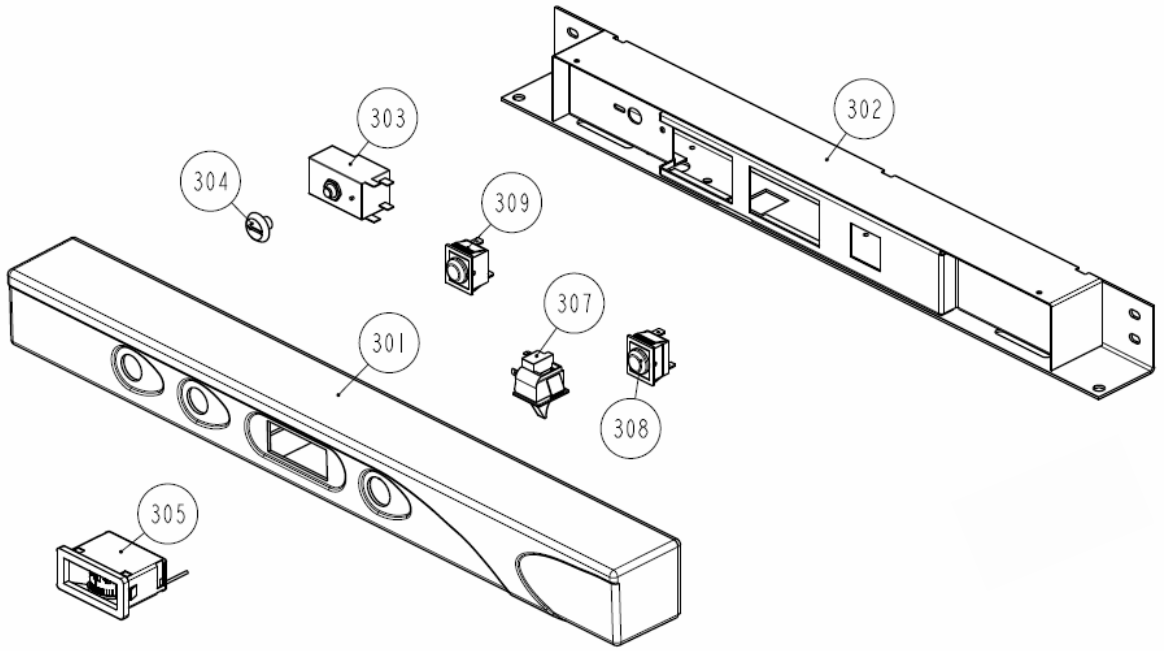

Çağrı Merkezi

**444 0 789**

PRODUCT PIC. NO. : SSH22TK522 CREATION DATE : 12.09.2022  
PRODUCT MODEL : D372SC\_M4\_V2  
REFERENCE PRODUCT CODES : 308428 - D372SC\_M4\_V2\_KBS\_TDA\_TERMOMETRE\_KILIT\_  
SELF\_CLOSING\_GENIS\_SWT\_TG\_R600a\_2022