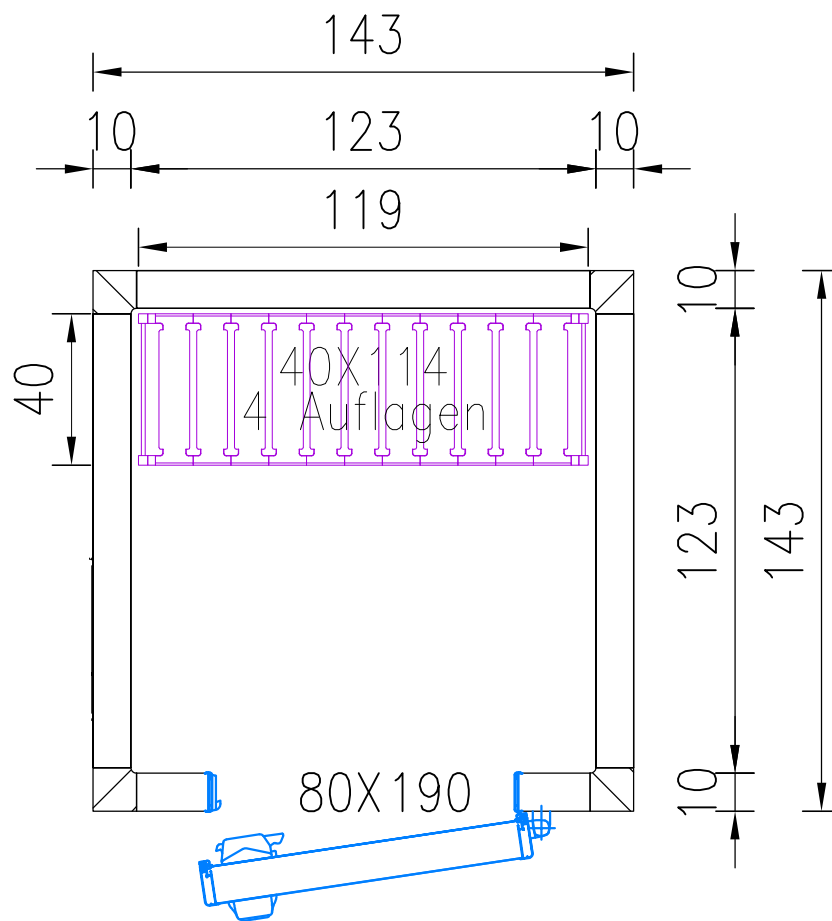

WAND PANEELE
INN H 203
AUSS H 223 CM

WAND PANEELE
 INN H 203
 AUSS H 223 CM